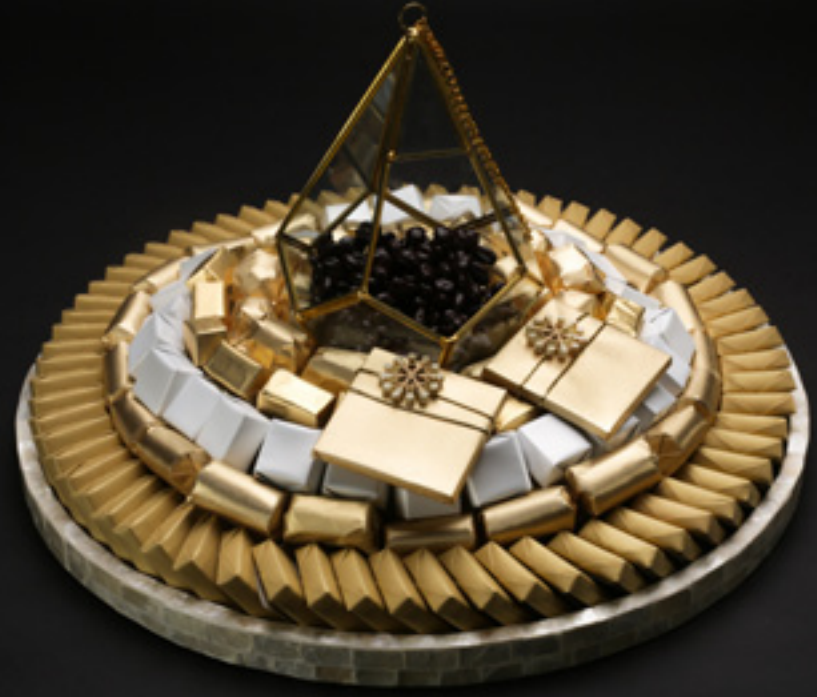

029
CHICOHOLIC
LARGE - 800gr

\$52

CHICOLAT
Committed to Excellence

030
CHICOHOLIC
SMALL - 500gr

\$32

CHICOLAT
Committed to Excellence

WHITE GOLD

033
MARLETIC
LARGE - 3700gr
\$465

034
MARLETIC
MEDIUM - 3200gr
\$420

035
MARLETIC
SMALL - 1700gr
\$300

036
MARBLETIC
TRAY - 2000gr

\$345

037
SPATIAL
OVAL - 600gr

\$125

038
SPATIAL
MEDIUM - 400gr

\$110